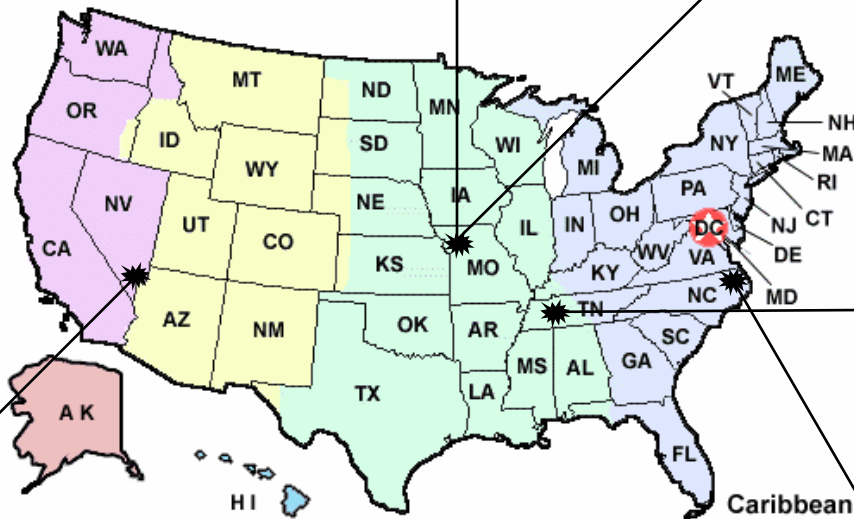

CMI's Departments

HEADQUARTERS
Concept Marketing International
Email: CMI@cmi-institute.com
4955 NE Goodview Circle #B voice 816.478.6305
Lee's Summit MO 64064 fax 816.478.9105
Open M-F 10am-4pm CENTRAL Time
Website: www.conceptmarketinginternational.com

CMI COIN SHIPPING
Call headquarters OR EMAIL:
coinshipping@cmi-institute.com
Open M-F 10am-2pm

**CMI Online
Technical Support**
(888) 244-4011 ext 702

CMI Southern Regional Office
Customer Service, Training
Larry Dye
Voice: (901) 476-0037
Fax: (901) 476-7020
Email: bmsdent@webtv.net

PURCHASE ORDERS/ DATA PROCESSING
Mercury Services contracted for CMI computer work
CMI Payment Center 702.617.3456 fax 702.617.3454
7437 S Eastern Ave #445 email: dpcmi@yahoo.com
Las Vegas NV 89119-0469
Open: M-F 9am-4pm PACIFIC Time
Website: www.ms-lv.com

CMI Eastern Regional Office and Ideal Tax Service
Raymond Renfrow
309 E Nash Street voice 252.236.9989 fax 252.236.9988
Elm City, NC 27822 email: rayren98@aol.com
Open: M-F 9am-5pm EASTERN Time